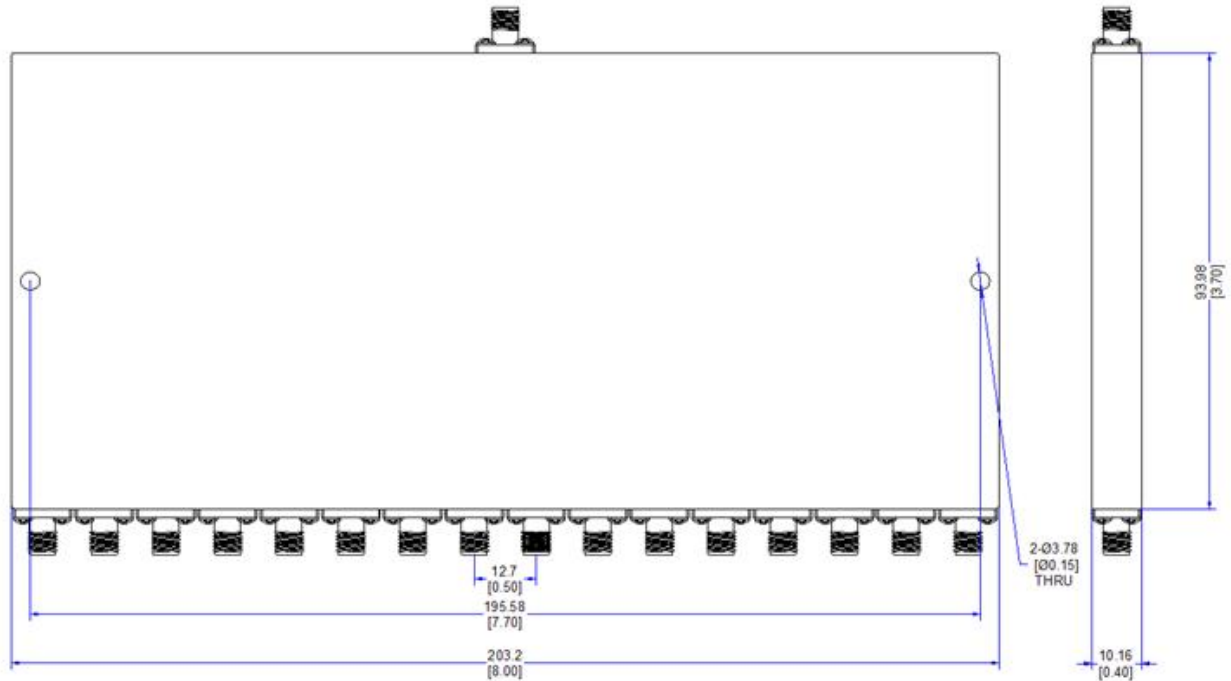

**Remarks:**

1. Not include Theoretical loss 12db
2. Power rating is for load vswr better than 1.20:1

Environmental Specifications	
Operational Temperature	-40°C~+85°C
Storage Temperature	-50°C~+105°C
Vibration	25gRMS (15 degrees 2KHz) endurance, 1 hour per axis
Humidity	100% RH at 35°C, 95%RH at 40°C
Shock	20G for 11msec half sine wave, 3 axis both directions
Mechanical Specifications	
Housing	Aluminum
Connector	Passivated or stainless steel
Female Contact:	gold plated beryllium brass
Rohs	compliant
Weight	0.4kg

All Dimensions in mm

Outline Tolerances  $\pm 0.5(0.02)$

Mounting Holes Tolerances  $\pm 0.2(0.008)$

All Connectors: SMA-Female