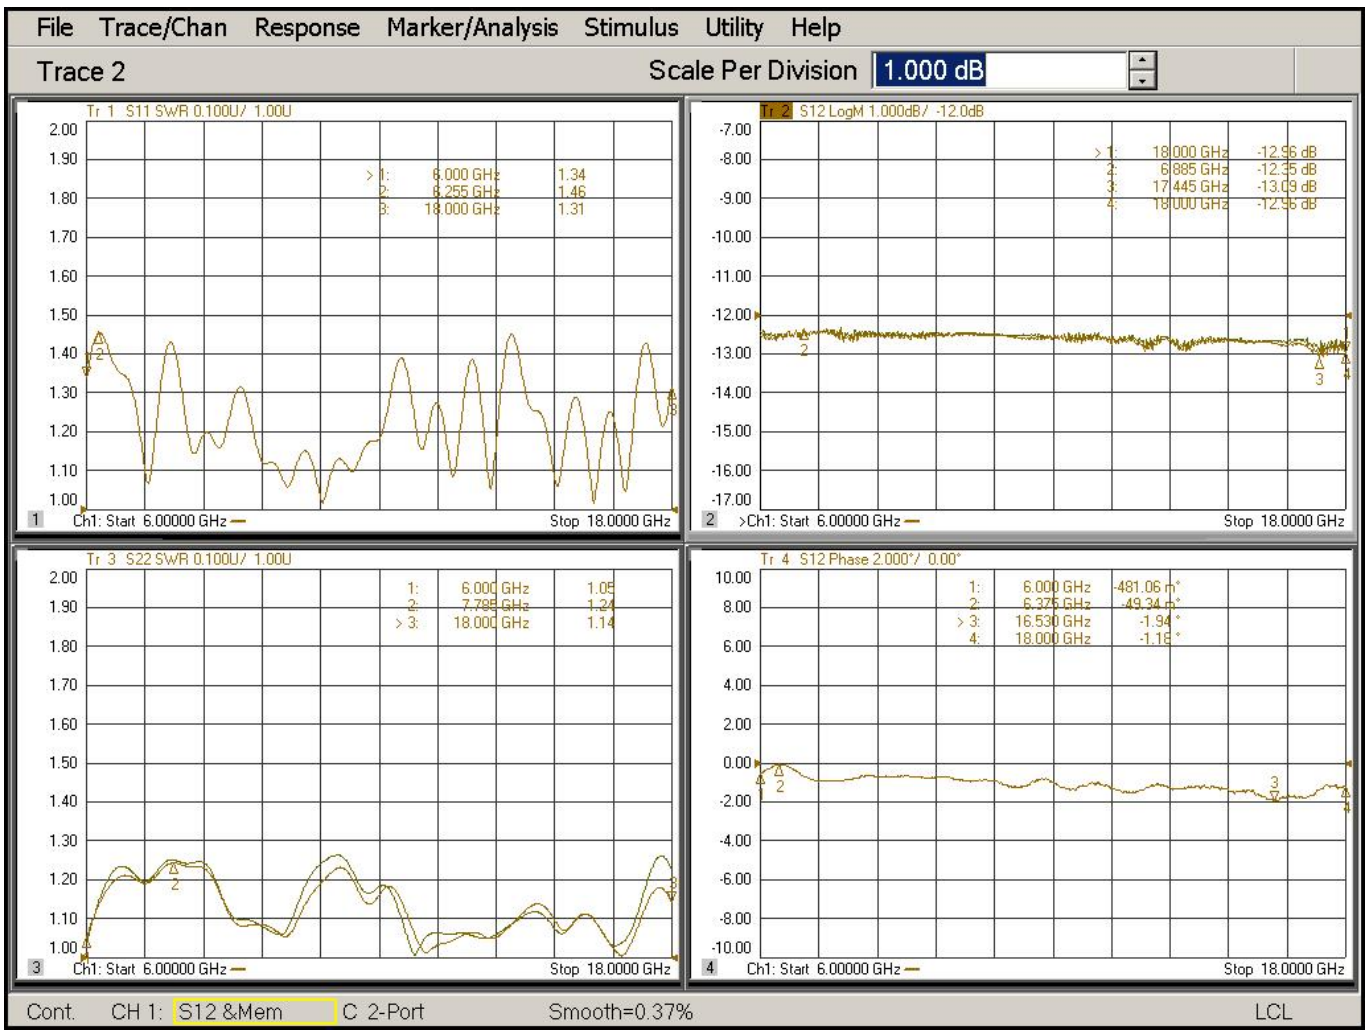

成都利德尔科技有限公司 ChengDu Leader Microwave Technology Co.,Ltd

电话: 028-65199117 传真: 028-65199116

<http://www.leadermicrowave.com> sales@leader-mw.com

TEL: +86-28-65199117 FAX: +86-28-65199116

Add: 中国 成都市成华区华翰路 89 号 610000

No.89,Huahan Road, chenghua Zone Chengdu, Sichuan China Zip Code:610000